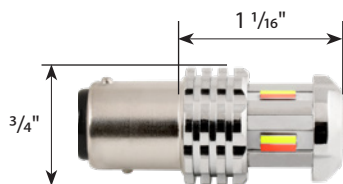

Part No.	Primary/Secondary Color
70860	Amber/Red
70861	Amber/White
70862	Amber/Blue
70863	Amber/Green
70864	Amber/Purple
70865	Red/Amber
70866	Red/White
70867	Red/Blue
70868	Red/Green
70869	Red/Purple
70855	White/Red
70856	White/Blue
70857	White/Green
70858	White/Purple

Side view