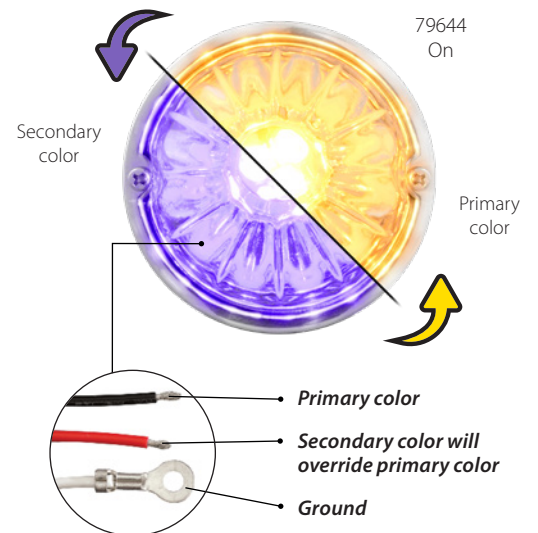

The result is a stunning combination of classic style, modern performance, and the highest quality components available.

LED..... Replaceable 1157 - 15 high power SMD LEDs bulb - 12V
Size..... 3-1/2" Dia x 2-3/4" H

Material..... 100% Pure glass lens, rubber gaskets,
Mirror polished 430 grade stainless steel bulb holder and bezel

Installation..... 3" Hole to hole bolt pattern; 3 wires, hardwired

Features..... Water resistant heavy duty wire grommet
Dual color switch back options
Secondary color will override primary color

Unit & Package..... Sold by each, carded for display

Part No.	Primary/Secondary Color
79640	Amber/Red
79641	Amber/White
79642	Amber/Blue
79643	Amber/Green
79644	Amber/Purple
79645	Red/Amber
79646	Red/White
79647	Red/Blue
79648	Red/Green
79649	Red/Purple
79616	White/Red
79617	White/Blue
79618	White/Green
79619	White/Purple