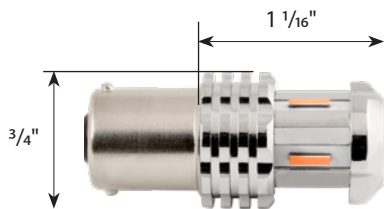

- LED..... 9 Ultra high power CSP LEDs - 12V
3 LED chips on 3 sides
- Size..... 3/4" Dia x 1-3/4" H
- Bulb Type..... 1156/1157 Tower LED bulb
- Material..... Built-in aluminum heat sink helps to prevent overheating
- Installation..... Direct replacement
- Unit & Package..... Sold by each, carded for display

70841

Side view

PREMIUM UPGRADE FOR WATERMELON KITS

Variations and Related Products

NEW DESIGN
**BRIGHTER
DUAL COLORS**

1157 Dual Color Ultra High Power CSP LED Bulb

Twice the color. Twice the power.

Introducing Grand General's new **Dual Color CSP LED Bulb**. CSP (Chip Scale Package) technology features an **ultra compact design** that mounts the LED chips directly onto the circuit board, creating a cleaner, more efficient light output and a flawless beam pattern.