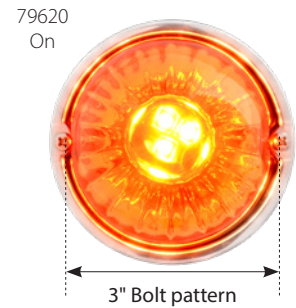

1156/1157 Watermelon+ Glass Lens Stainless Steel Kit

**COMPLETE
WATERMELON+
KIT**

Our popular **Watermelon Plus glass lenses** are now available in a complete kit featuring our latest **Ultra High Power SMD LED Bulbs**. Delivering one of the best-looking and best-performing Watermelon lighting kits on the market. Featuring our mirror polished 430 grade stainless steel base and bezel.

The unique Watermelon Plus lens design combined with the SMD LED bulb creates a **brilliant starburst lighting** effect that is truly unmatched and exclusively available from Grand General.

- LED..... Replaceable 15 high power SMD LEDs bulb - 12V
- Size..... 3-1/2" Dia x 2-3/4" H
- Material..... 100% Pure glass lens, rubber gaskets,
  Mirror polished 430 grade stainless steel bulb holder
  and bezel
- Features..... Water resistant heavy duty wire grommet
- Installation..... 3" Hole to hole bolt pattern
  2 or 3 Wires, hardwired
- Unit & Package..... Sold by each, carded for display
- Patent..... Pending

**PATENT
PENDING**