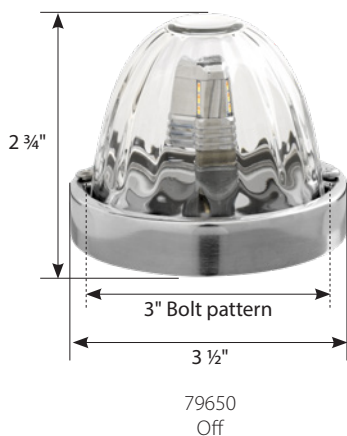

Dual Color Watermelon+ Glass Lens Stainless Steel Kit

DUAL COLOR WATERMELON+ KIT

NEW

We're proud to announce our popular **Dual Color LED bulbs** now packaged with our popular **Watermelon Plus glass lens kit**. Featuring our mirror polished 430 grade stainless steel base and bezel, thicker gaskets, and our Watermelon Plus glass lens.

The unique Watermelon Plus lens design combined with our dual color SMD LED bulb creates a **brilliant starburst lighting** effect that is truly unmatched and exclusively available from Grand General.

- LED..... Replaceable 1157 - 15 high power SMD LEDs bulb - 12V
- Size..... 3-1/2" Dia x 2-3/4" H
- Material..... 100% Pure glass lens, rubber gaskets, Mirror polished 430 grade stainless steel bulb holder and bezel
- Features..... Water resistant heavy duty wire grommet
  Dual color switch back options
  Secondary color will override primary color
- Installation..... 3" Hole to hole bolt pattern; 3 wires, hardwired
- Unit & Package..... Sold by each, carded for display
- Patent..... Pending

PATENT PENDING

Part No.	Primary/Secondary Color
79650	Amber/Red
79651	Amber/White
79652	Amber/Blue
79653	Amber/Green
79654	Amber/Purple
79655	Red/Amber
79656	Red/White
79657	Red/Blue
79658	Red/Green
79659	Red/Purple
79636	White/Red
79637	White/Blue
79638	White/Green
79639	White/Purple

Variations and Related Products