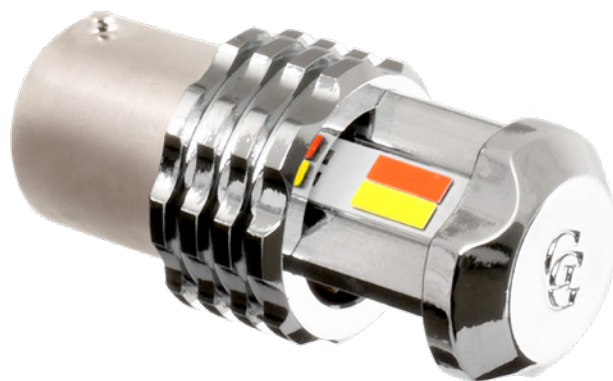

NEW DESIGN
**BRIGHTER
DUAL COLORS**

1157 Dual Color Ultra High Power CSP LED Bulb

Twice the color. Twice the power.

Introducing Grand General's new **Dual Color CSP LED Bulb**. CSP (Chip Scale Package) technology features an **ultra compact design** that mounts the LED chips directly onto the circuit board, creating a cleaner, more efficient light output and a flawless beam pattern.

Designed to pair perfectly with our Watermelon style glass lenses, this dual color bulb delivers a powerful radiant light with the added versatility of **switching between two vibrant colors**. Make a bold statement with this bulb that adapts to your style and setup for an eye-catching appearance.

NEW

Off
70868

- LED..... 9 Ultra high power CSP LEDs - 12V
  3 LED chips on 3 sides
- Size..... 3/4" Dia x 1-3/4" H
- Material..... Built-in aluminum heat sink helps to prevent overheating
- Features..... Two color switch back options
  Secondary color will override primary color
- Installation..... Direct replacement
- Unit & Package..... Sold by each, carded for display