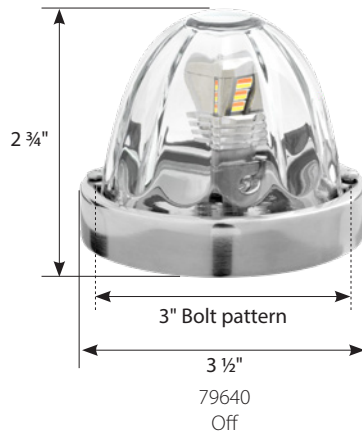

Part No.	Primary/Secondary Color
79640	Amber/Red
79641	Amber/White
79642	Amber/Blue
79643	Amber/Green
79644	Amber/Purple
79645	Red/Amber
79646	Red/White
79647	Red/Blue
79648	Red/Green
79649	Red/Purple
79616	White/Red
79617	White/Blue
79618	White/Green
79619	White/Purple