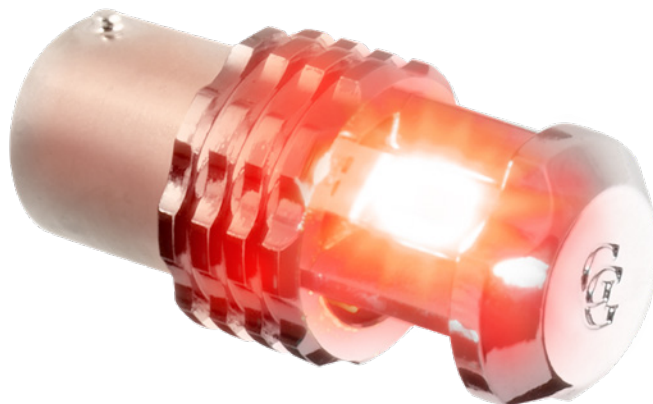

1156/1157 Ultra High Power CSP LED Bulb

NEW DESIGN
BRIGHTER PERFORMANCE

Twice the power. Twice the brightness.

Introducing Grand General's new **Ultra High Power CSP LED Bulb**. CSP (Chip Scale Package) technology features an **ultra compact design** that mounts the LED chips directly onto the circuit board. The result is a **cleaner, more efficient light output** and a flawless beam pattern in a high-quality 1156 and 1157 replacement bulb.

A perfect match for our Watermelon style glass lenses, this CSP LED bulb delivers a powerful radiant light in a variety of vibrant colors. Make a bold statement with this bulb that adapts to your style and setup to create an eye-catching appearance.

- LED..... 9 Ultra high power CSP LEDs - 12V
3 LED chips on 3 sides
- Size..... 3/4" Dia x 1-3/4" H
- Bulb Type..... 1156/1157 Tower LED bulb
- Material..... Built-in aluminum heat sink helps to prevent overheating
- Installation..... Direct replacement
- Unit & Package..... Sold by each, carded for display

70841

Side view

PREMIUM UPGRADE FOR WATERMELON KITS

Variations and Related Products

NEW DESIGN
**BRIGHTER
DUAL COLORS**

1157 Dual Color Ultra High Power CSP LED Bulb

Twice the color. Twice the power.

Introducing Grand General's new **Dual Color CSP LED Bulb**. CSP (Chip Scale Package) technology features an **ultra compact design** that mounts the LED chips directly onto the circuit board, creating a cleaner, more efficient light output and a flawless beam pattern.