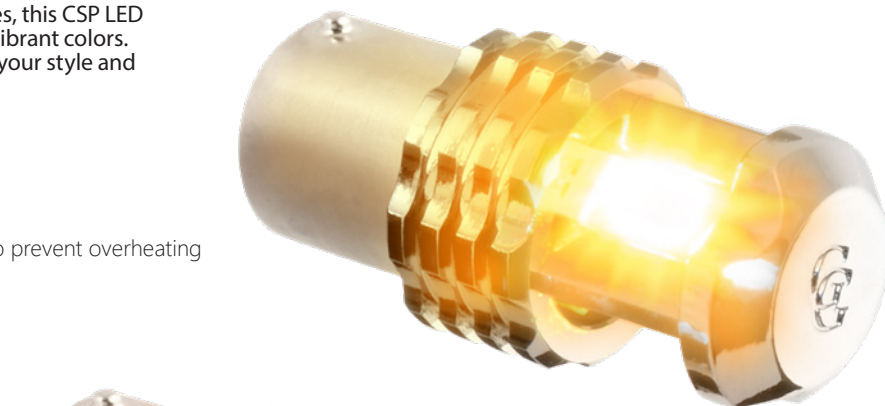

1156/1157 Ultra High Power CSP LED Bulb

NEW DESIGN
BRIGHTER PERFORMANCE

Twice the power. Twice the brightness.

Introducing Grand General's new **Ultra High Power CSP LED Bulb**. CSP (Chip Scale Package) technology features an **ultra compact design** that mounts the LED chips directly onto the circuit board. The result is a **cleaner, more efficient light output** and a flawless beam pattern in a high-quality 1156 and 1157 replacement bulb.

- LED..... 9 Ultra high power CSP LEDs - 12V
3 LED chips on 3 sides
- Size..... 3/4" Dia x 1-3/4" H
- Bulb Type..... 1156/1157 Tower LED bulb
- Material..... Built-in aluminum heat sink helps to prevent overheating
- Installation..... Direct replacement
- Unit & Package..... Sold by each, carded for display

NEW

1156 Bulb

Part No.	LED Color
70840	Amber
70841	Red
70842	White
70843	Blue
70844	Green
70845	Purple
70846	Golden
70847	Cyan
70848	Pink

1157 Bulb

Part No.	LED Color
70850	Amber
70851	Red
70852	White

70840

70841

Side view

PREMIUM UPGRADE FOR WATERMELON KITS

Variations and Related Products

NEW DESIGN
**BRIGHTER
DUAL COLORS**

1157 Dual Color Ultra High Power CSP LED Bulb

Twice the color. Twice the power.

Introducing Grand General's new **Dual Color CSP LED Bulb**. CSP (Chip Scale Package) technology features an **ultra compact design** that mounts the LED chips directly onto the circuit board, creating a cleaner, more efficient light output and a flawless beam pattern.