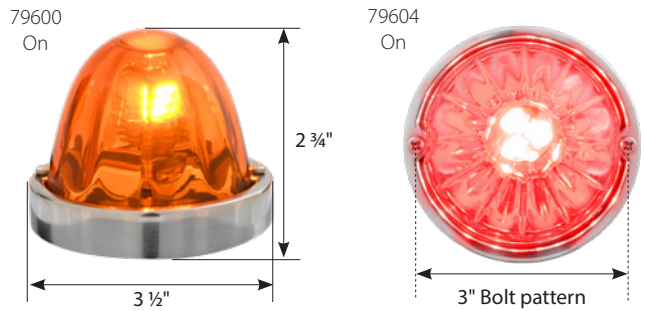

1157 Bulb

Part No.	LED/Lens Color
79610	Amber/Dark Amber
79611	Amber/Light Amber
79612	Red/Red
79613	Amber/Clear
79614	Red/Clear
79615	White/Clear