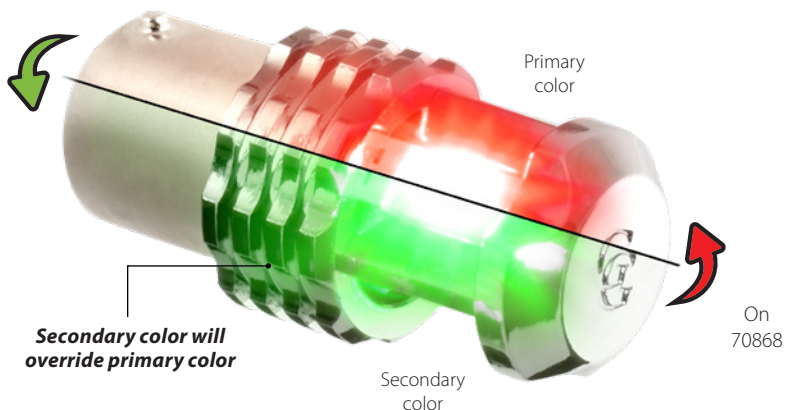

NEW DESIGN
**BRIGHTER
DUAL COLORS**

1157 Dual Color Ultra High Power CSP LED Bulb

Twice the color. Twice the power.

Introducing Grand General's new **Dual Color CSP LED Bulb**. CSP (Chip Scale Package) technology features an **ultra compact design** that mounts the LED chips directly onto the circuit board, creating a cleaner, more efficient light output and a flawless beam pattern.

Designed to pair perfectly with our Watermelon style glass lenses, this dual color bulb delivers a powerful radiant light with the added versatility of **switching between two vibrant colors**. Make a bold statement with this bulb that adapts to your style and setup for an eye-catching appearance.

NEW

- LED..... 9 Ultra high power CSP LEDs - 12V
  3 LED chips on 3 sides
- Size..... 3/4" Dia x 1-3/4" H
- Material..... Built-in aluminum heat sink helps to prevent overheating
- Features..... Two color switch back options
  Secondary color will override primary color
- Installation..... Direct replacement
- Unit & Package..... Sold by each, carded for display

Part No.	Primary/Secondary Color
70860	Amber/Red
70861	Amber/White
70862	Amber/Blue
70863	Amber/Green
70864	Amber/Purple
70865	Red/Amber
70866	Red/White
70867	Red/Blue
70868	Red/Green
70869	Red/Purple
70855	White/Red
70856	White/Blue
70857	White/Green
70858	White/Purple

**PREMIUM DUAL COLOR
CSP LED BULB UPGRADE**

Variations and Related Products