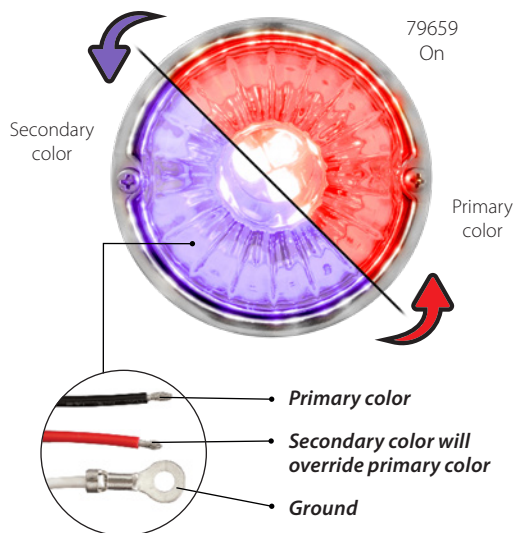

Dual Color Watermelon+ Glass Lens Stainless Steel Kit

DUAL COLOR WATERMELON+ KIT

NEW

We're proud to announce our popular **Dual Color LED bulbs** now packaged with our popular **Watermelon Plus glass lens kit**. Featuring our mirror polished 430 grade stainless steel base and bezel, thicker gaskets, and our Watermelon Plus glass lens.

The unique Watermelon Plus lens design combined with our dual color SMD LED bulb creates a **brilliant starburst lighting** effect that is truly unmatched and exclusively available from Grand General.

- LED..... Replaceable 1157 - 15 high power SMD LEDs bulb - 12V
- Size..... 3-1/2" Dia x 2-3/4" H
- Material..... 100% Pure glass lens, rubber gaskets, Mirror polished 430 grade stainless steel bulb holder and bezel
- Features..... Water resistant heavy duty wire grommet
  Dual color switch back options
  Secondary color will override primary color
- Installation..... 3" Hole to hole bolt pattern; 3 wires, hardwired
- Unit & Package..... Sold by each, carded for display
- Patent..... Pending

PATENT PENDING

Part No.	Primary/Secondary Color
79650	Amber/Red
79651	Amber/White
79652	Amber/Blue
79653	Amber/Green
79654	Amber/Purple
79655	Red/Amber
79656	Red/White
79657	Red/Blue
79658	Red/Green
79659	Red/Purple
79636	White/Red
79637	White/Blue
79638	White/Green
79639	White/Purple

Variations and Related Products