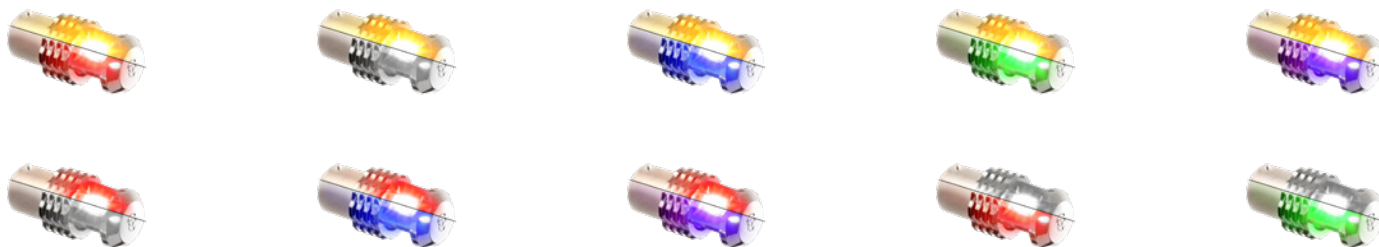

Variations and Related Products